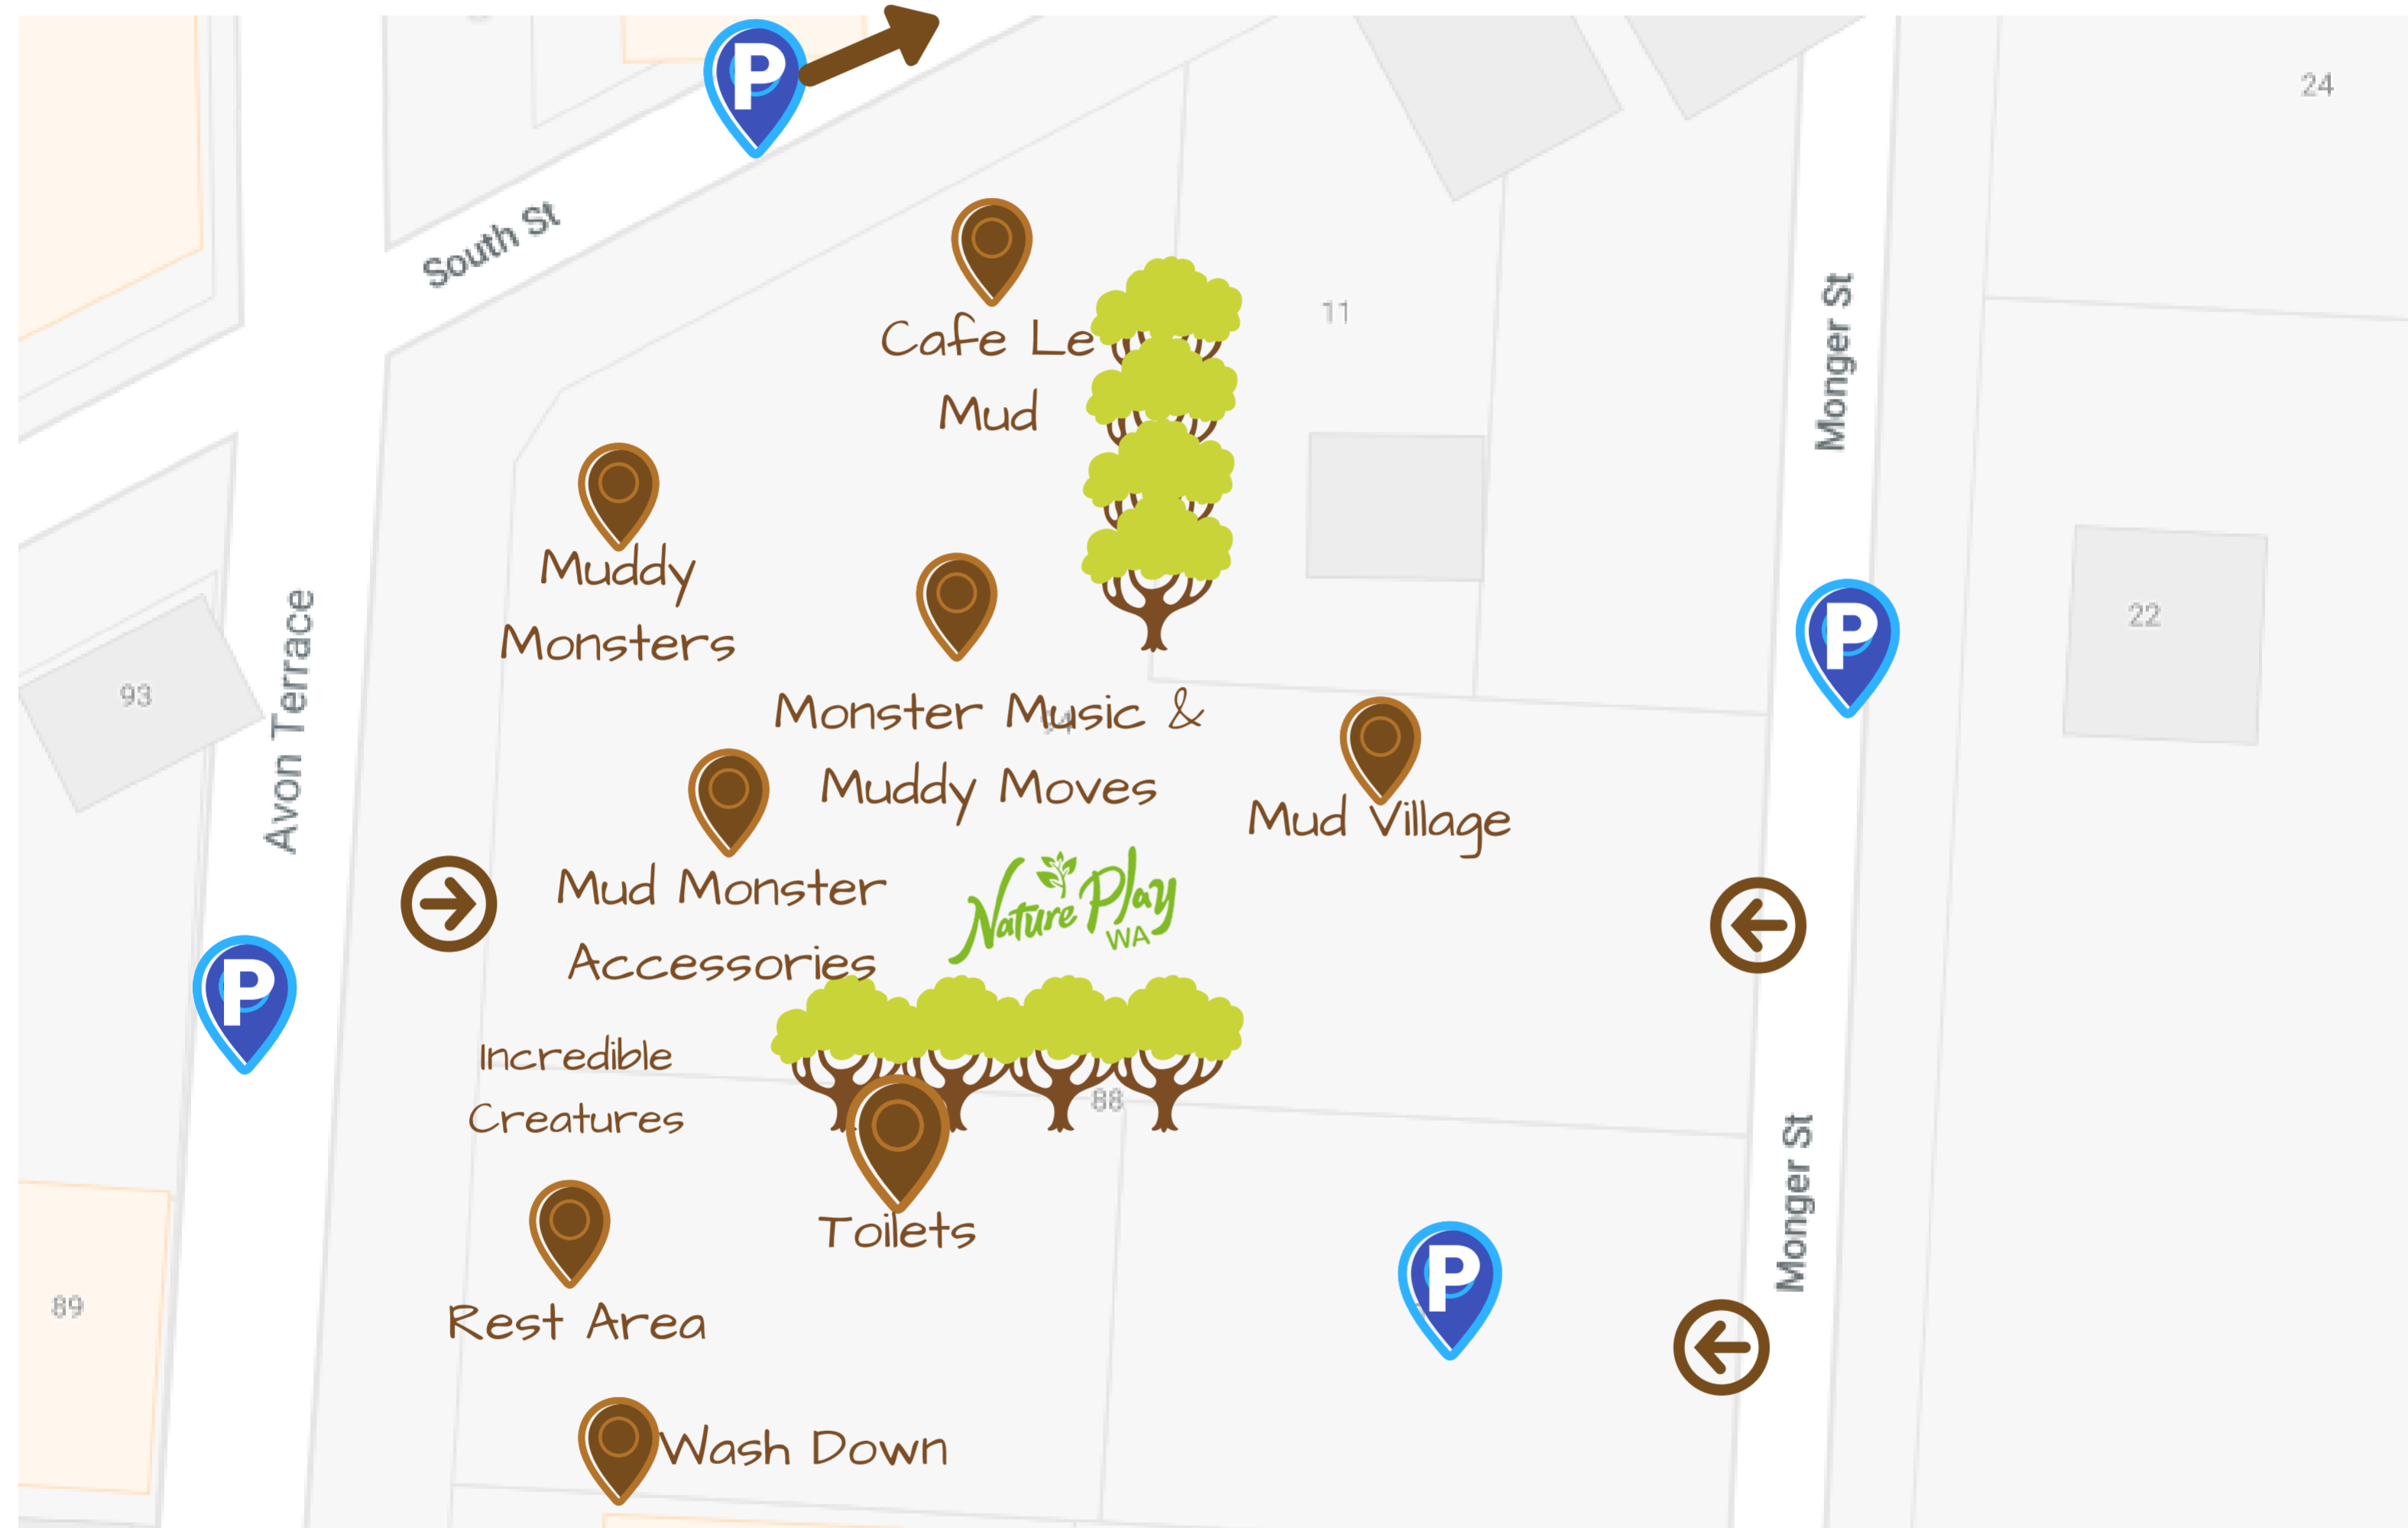

## MUD MONSTER'S BALL

Mud Monster's Ball Activities

Entry/Exit

Parking

(Lowe St, Avon Terrace, Monger Street and within event)